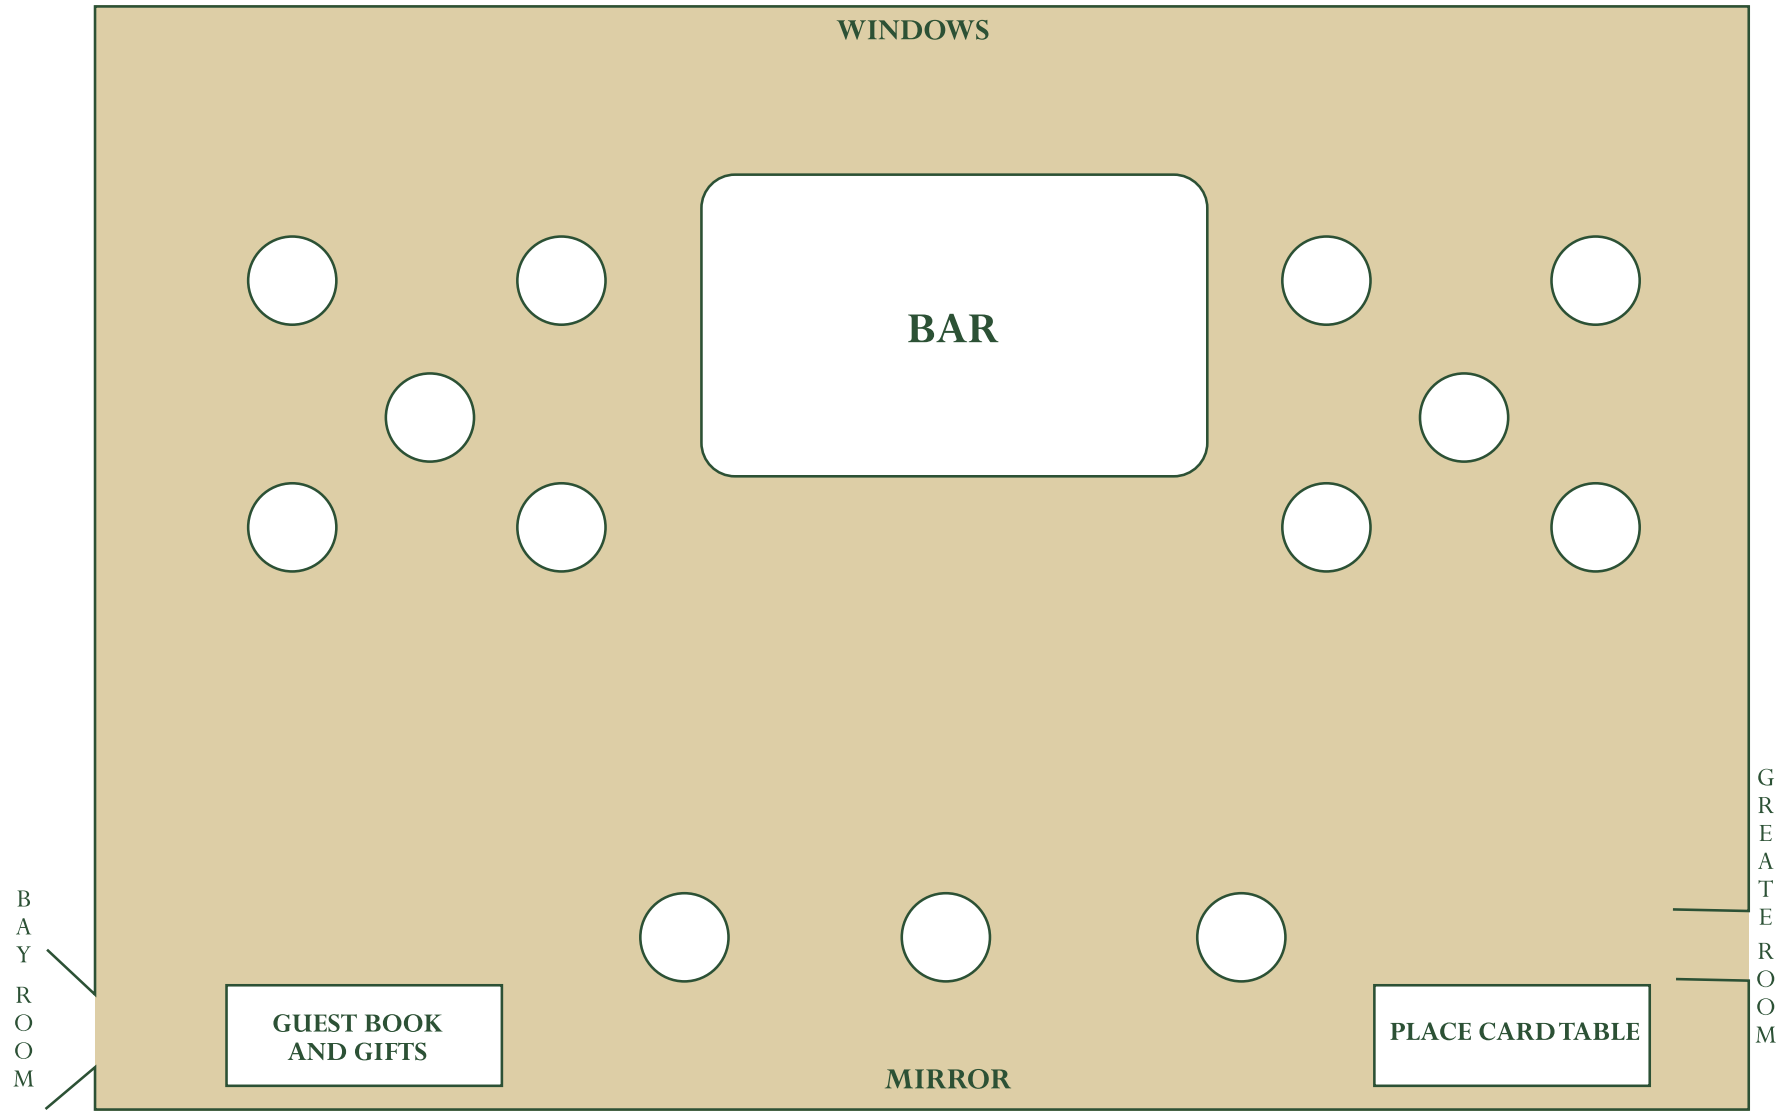

LOUNGE COCKTAIL HOUR

It's always a Greate day at Greate Bay!™

901 Mays Landing Rd. • Somers Point, NJ 08224

www.greatebay.com

LOUNGE COCKTAIL HOUR

It's always a Greate day at Greate Bay!™

901 Mays Landing Rd. • Somers Point, NJ 08224