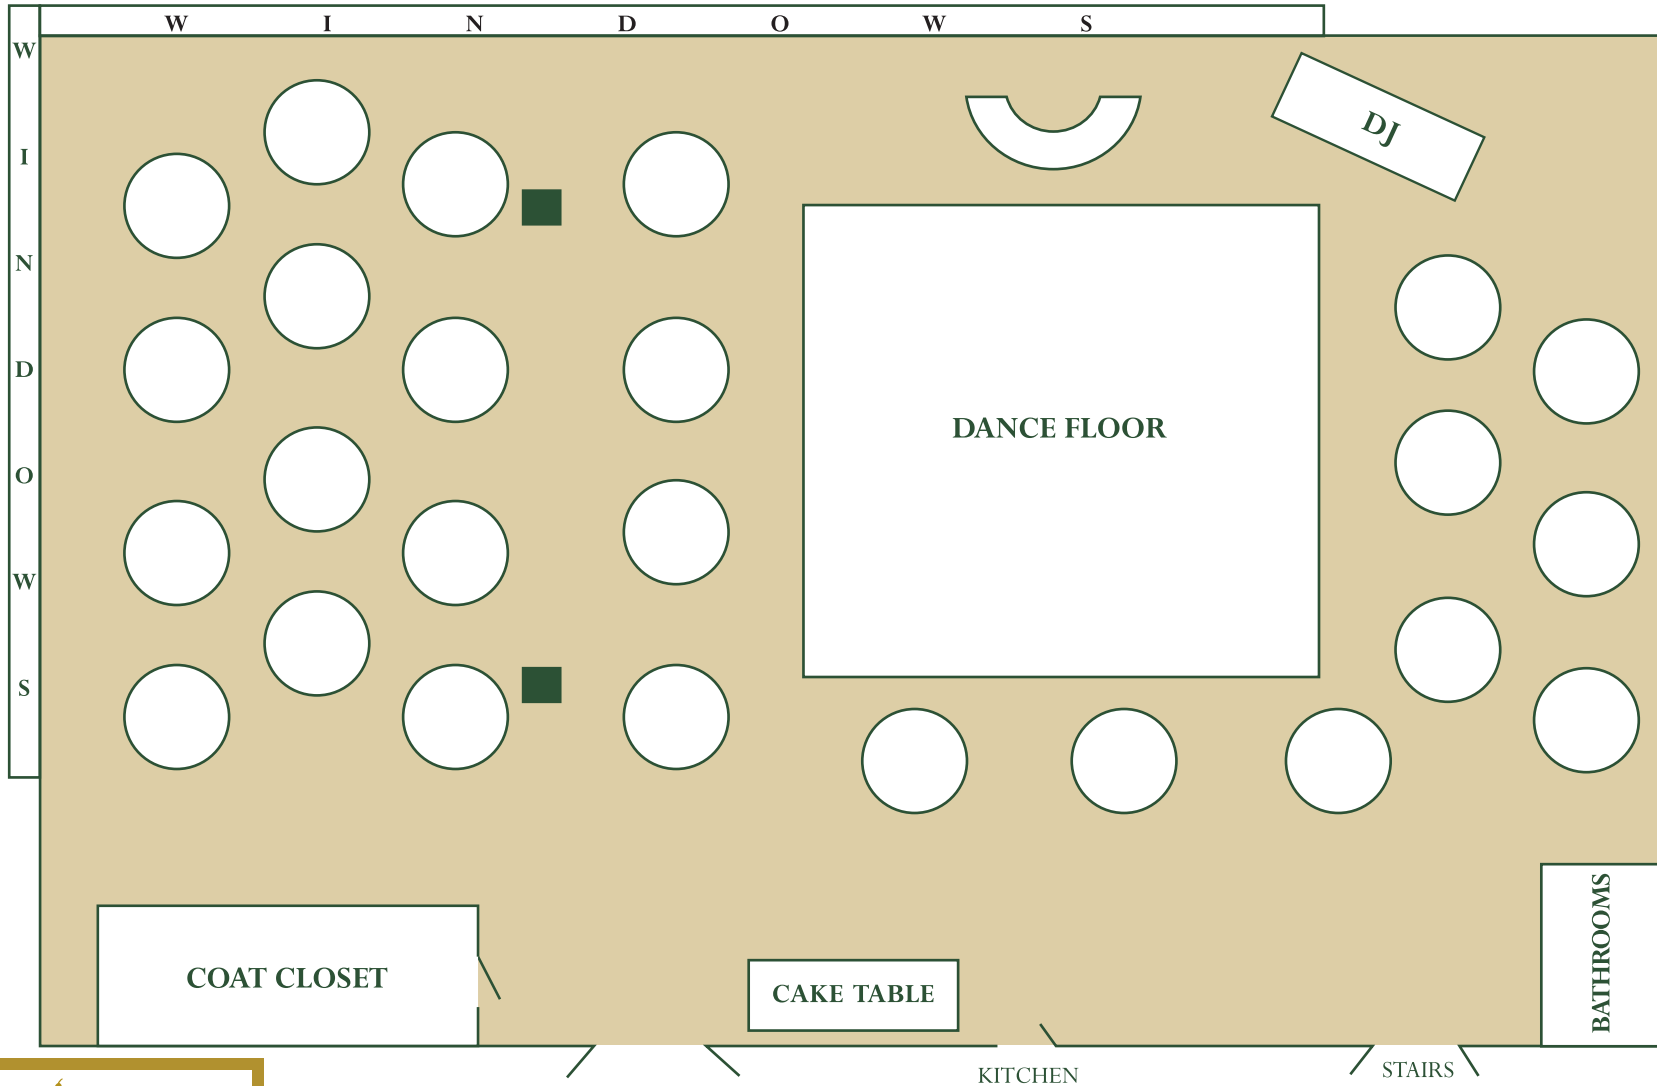

# GREATE ROOM

\*\*TABLES CAN FIT 8-12 PEOPLE

\*\* TABLES CAN BE NUMBERED IN ANY ORDER

EXAMPLE:

*It's always a Greate day at Greate Bay!™*

901 Mays Landing Rd. • Somers Point, NJ 08224

[www.greatebay.com](http://www.greatebay.com)

# GREATE ROOM

\*\*TABLES CAN FIT 8-12 PEOPLE  
 \*\* TABLES CAN BE NUMBERED IN ANY ORDER

EXAMPLE: #1 10

*It's always a Greate day at Greate Bay!™*

901 Mays Landing Rd. • Somers Point, NJ 08224

[www.greatebay.com](http://www.greatebay.com)